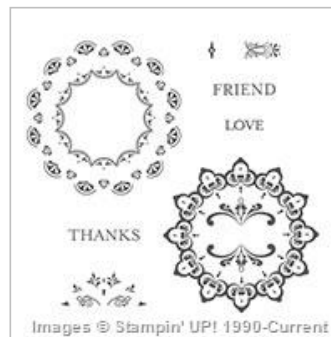

[Make A Medallion (Photopolymer)](#)

143274

$0.00