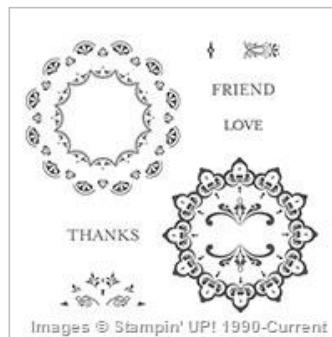

[Make A Medallion (Photopolymer)](#)

143274

$0.00