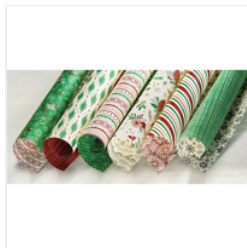

Price: \$35.00

Festive Textured
Impressions
Embossing Folder
- 141471

Price: \$11.25

Very Vanilla 8-1/2"
X 11" Cardstock -
101650

Price: \$14.00

Cherry Cobbler 8-
1/2" X 11"
Cardstock -
119685

Price: \$12.75

This Christmas
Designer Series
Specialty Paper -
141628

Price: \$17.00

Candy Cane Lane
Designer Washi
Tape - 141985

Price: \$10.75

Candy Cane Lane
Baker's Twine -
141983

Price: \$8.00

Crumb Cake
Classic Stampin'
Pad - 126975