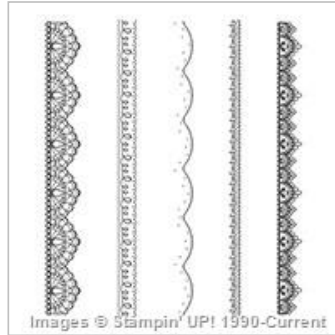

\$45.75

Delicate Details  
Photopolymer Stamp

Set

143314

\$0.00

Real Red 3/4" (1.9  
Cm) Stitched Edge

Ribbon

141984