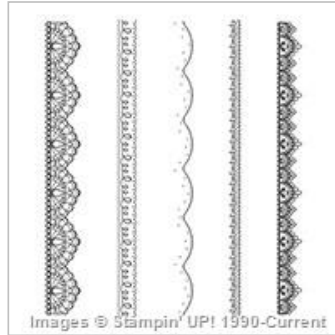

\$45.75

Delicate Details
Photopolymer Stamp

Set

143314

\$0.00

Real Red 3/4" (1.9
Cm) Stitched Edge

Ribbon

141984