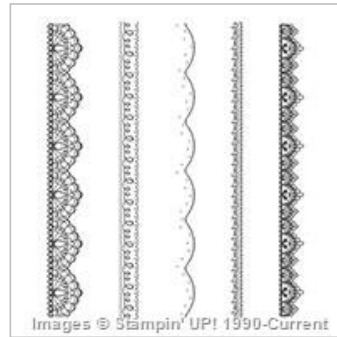

\$45.75

Delicate Details
Photopolymer Stamp

Set

143314

\$0.00

Real Red 3/4" (1.9
Cm) Stitched Edge

Ribbon

141984