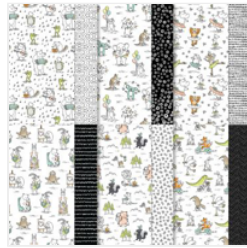

Supply List

Apr 12, 2024

Jackie Beers

jackie@jackiebeers.com

Bluelinestamping.com

Zany Zoo Bundle
(English) - 161315

Price: \$54.00

Zoo Crew 12" X
12" (30.5 X 30.5
Cm) Designer
Series Paper -
161304

Price: \$12.50

Classic Matte Dots
- 158146

Sale: \$4.20

Price: \$7.00

Basic White 8-1/2"
X 11" Cardstock -
159276

Price: \$10.50

Pool Party 8-1/2" X
11" Cardstock -
122924

Price: \$10.00

Tuxedo Black
Memento Ink Pad -
132708

Price: \$6.50

Smoky Slate
Stampin' Blends
Combo Pack -
154904

Price: \$10.00

Pool Party
Stampin' Blends
Combo Pack -
154894

Price: \$10.00

Petal Pink
Stampin' Blends
Combo Pack -
154893