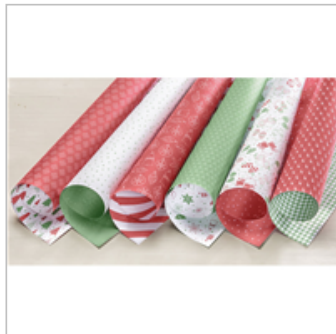

Real Red 8-1/2" X 11"
Cardstock

102482
\$8.50

Garden Green 8-1/2"
X 11" Cardstock

102584
\$8.50

Whisper White 8-1/2"
X 11" Cardstock

100730
\$9.75

Be Merry Designer
Series Paper

144111
\$11.00

Tuxedo Black
Memento Ink Pad

132708
\$6.00

Real Red Classic
Stampin' Pad

126949
\$6.50

Garden Green Classic
Stampin' Pad

126973
\$6.50

Supply List

Jul 21, 2018