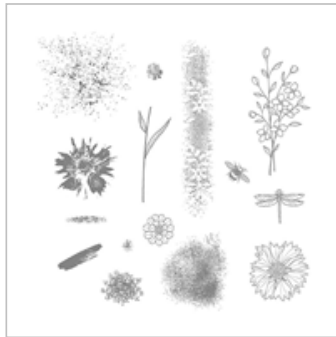

# Supply List

Jun 20, 2019

Margo Padios

978-609-1490

[stampwithmargo@gmail.com](mailto:stampwithmargo@gmail.com)

[www.stampwithmargo.stampinup.net](http://www.stampwithmargo.stampinup.net)

Touches Of Texture  
Clear-Mount Stamp

Set

143251

\$33.00

Itty Bitty Greetings  
Clear-Mount Stamp

Set

146667

\$36.00

Painted Harvest  
Photopolymer Stamp