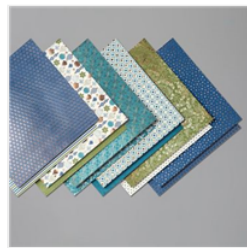

Price: \$21.00

Brightly Gleaming Specialty Designer Series Paper - 150429

Price: \$15.00

Brightly Gleaming Foil Elements - 150431

Price: \$7.00

Stitched Stars Dies - 150653

Price: \$38.00

Very Vanilla Note Cards & Envelopes - 144236

Price: \$8.00

Very Vanilla 8-1/2" X 11" Cardstock - 101650

Price: \$10.50

Whisper White 8-1/2" X 11" Cardstock - 100730

Price: \$9.75

Tuxedo Black Memento Ink Pad - 132708

Price: \$6.50

Shaded Spruce Stampin' Blends Combo Pack - 147938