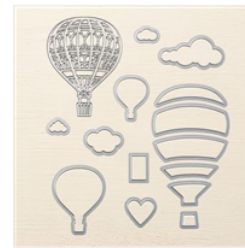

Supply List

Feb 5, 2023

Alison Solven
604-540-5033

stampwithalison@gmail.com
www.stampcrazywithalison.ca

Fable Friends
Cling Stamp Set -
148670

Waterfront
Photopolymer
Stamp Set (En) -
146386

Stitched Rectangle
Dies - 148551

Up & Away Thinlits
Dies - 142748

Whisper White 8-
1/2" X 11" Thick
Cardstock -
140272

Whisper White 8-
1/2" X 11"
Cardstock -
100730

Balmy Blue 8-1/2"
X 11" Cardstock -
146982

Granny Apple
Green Classic
Stampin' Pad -
147095