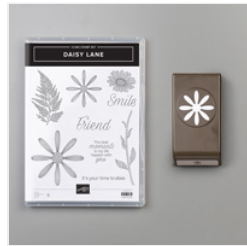

Supply List

Dec 3, 2022

Glenda Calkins

616-340-2406

glenda@thestampcamp.com

<https://stamp1.ink/shop>

Honey Bee Bundle - 153792

Price: \$41.25

Daisy Lane Bundle - 151118

Price: \$35.00

1/2" (1.3 Cm) Circle Punch - 119869

Price: \$6.00

Daisy Punch - 143713

Price: \$18.00

Daffodil Delight 8-1/2" X 11" Cardstock - 119683

Price: \$9.25