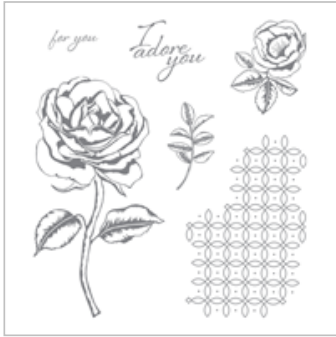

Supply List

Nov 20, 2018

Place Order

joanneewade@hotmail.com

[Graceful Garden
Clear-Mount Stamp](#)

[Set](#)

143849

£18.00

[Petal Garden
Designer Series](#)

[Paper Stack](#)

144168

£9.00

[Sweet Sugarplum A4
Cardstock](#)

141423

£7.25

[Whisper White A4
Thick Cardstock](#)