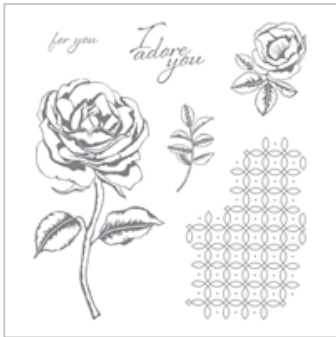

Supply List

Apr 22, 2018

Place Order

joanneewade@hotmail.com

[Graceful Garden
Clear-Mount Stamp](#)

[Set](#)

143849

£17.00

[Petal Garden
Designer Series](#)

[Paper Stack](#)

144168

£9.00

[Sweet Sugarplum A4
Cardstock](#)

141423

£7.25

[Whisper White A4
Thick Cardstock](#)