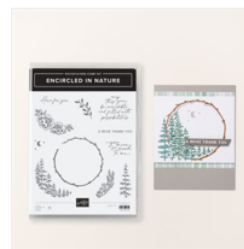

Supply List

May 21, 2024

Patty Bennett

510-724-1693

pattystamps@comcast.net

www.PattyStamps.com

Thoughtful Journey
6" X 6" (15.2 X
15.2 Cm) Designer
Series Paper -
163303

Price: \$12.50

Flowers Of Beauty
Photopolymer
Stamp Set -
163374

Price: \$24.00

So Sincere Cling
Stamp Set
(English) - 162283

Price: \$24.00

Encircled In Nature
Photopolymer
Stamp Set
(English) - 163623

Price: \$24.00

Irresistible Blooms
Cling Stamp Set
(English) - 161140