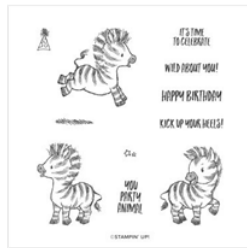

Supply List

Aug 9, 2020

Linda Krueger

203-994-5077

lindasuekrueger@gmail.com

<https://thestampcoach.com>

[Whale Done Photopolymer Stamp Set \(En\) - 152470](#)

Price: \$17.00

[Zany Zebras Cling Stamp Set - 152536](#)

Price: \$19.00

[Pool Party Classic Stampin' Pad - 147107](#)

Price: \$7.50

[Pacific Point Classic Stampin' Pad - 147098](#)

Price: \$7.50

[Pool Party 8-1/2" X 11" Cardstock - 122924](#)