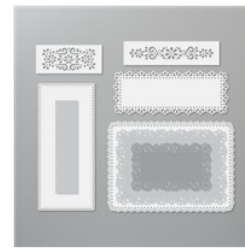

**Sale: \$9.20**

Price: \$23.00

Flowering Fields  
12" X 12" (30.5 X  
30.5 Cm) Designer  
Series Paper -  
157670

**Sale: \$4.60**

Price: \$11.50

Ornate Frames  
Dies - 150664

**Sale: \$27.20**

Price: \$34.00

Ornate Layers  
Dies - 152726

**Sale: \$29.60**

Price: \$37.00

Tasteful Textile 3D  
Embossing Folder  
- 152718

**Sale: \$5.40**

Price: \$9.00

Specialty Plate -  
154711

Price: \$11.00