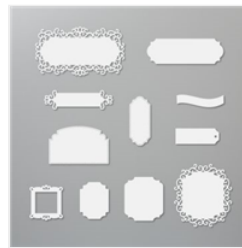

**Sale: \$9.20**

Price: \$23.00

Flowering Fields  
12" X 12" (30.5 X  
30.5 Cm) Designer  
Series Paper -  
157670

**Sale: \$4.60**

Price: \$11.50

Ornate Frames  
Dies - 150664

**Sale: \$27.20**

Price: \$34.00

Ornate Layers  
Dies - 152726

**Sale: \$29.60**

Price: \$37.00

Tasteful Textile 3D  
Embossing Folder  
- 152718

**Sale: \$5.40**

Price: \$9.00

Specialty Plate -  
154711

Price: \$11.00