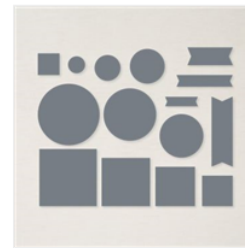

Price: \$12.50

Nested Essentials Dies - 161597

Price: \$34.00

Stylish Shapes Dies - 159183

Price: \$30.00

Exposed Brick 3D Embossing Folder - 161600

Price: \$11.00

Specialty Plate - 154711