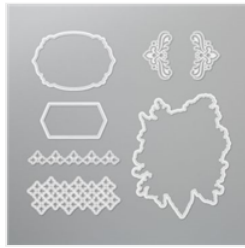

Supply List

Jan 30, 2023

Place Order
joanneewade@hotmail.com

Christmastime Is Here Specialty Designer Series Paper - 152154

Price: £13.00

Roses Dies - 152144

Price: £28.00

Gold Foil Sheets - 132622

Price: £4.75

Cherry Cobbler A4 Cardstock - 121681

Price: £8.75

Whisper White A4 Cardstock - 106549

Price: £9.00

Golden Glitz Delicata Metallic Ink Pad - 150711

Price: £10.25

Classic Label Punch - 141491