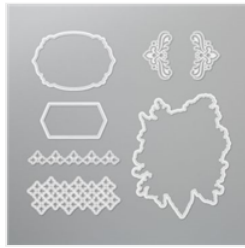

Supply List

May 7, 2021

Place Order
joanneewade@hotmail.com

[Christmastime Is Here Specialty Designer Series Paper - 152154](#)

Price: £13.00

[Roses Dies - 152144](#)

Price: £28.00

[Gold Foil Sheets - 132622](#)

Price: £4.75

[Cherry Cobbler A4 Cardstock - 121681](#)

Price: £8.25

[Whisper White A4 Cardstock - 106549](#)

Price: £9.00

[Golden Glitz Delicata Metallic Ink Pad - 150711](#)

Price: £10.25

[Classic Label Punch - 141491](#)