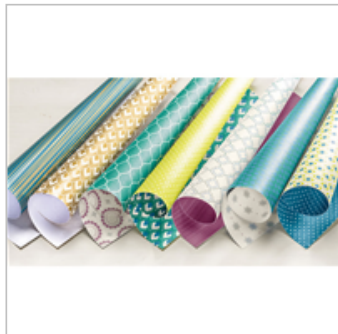

Set  
147239  
\$0.00

Very Vanilla 8-1/2" X  
11" Thick Cardstock

144237  
\$8.25

Very Vanilla 8-1/2" X  
11" Cardstock

101650  
\$9.75

Fresh Fig 8-1/2" X 11"  
Cardstock

144242  
\$8.50

Eastern Palace  
Specialty Designer  
Series Paper

144147  
\$13.00

Dapper Denim  
Classic Stampin' Pad

141394  
\$6.50

Lemon Lime Twist  
Classic Stampin' Pad

144086  
\$6.50

Fresh Fig Classic  
Stampin' Pad

144082  
\$6.50