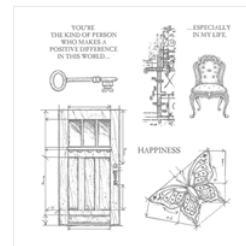

In This World Wood-Mount Stamp Set - 141946

Price: $36.00