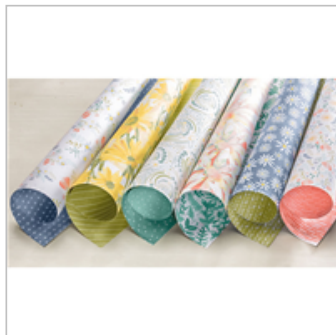

[Delightful Daisy Designer Series Paper](#)

[Paper](#)

144137

$11.00