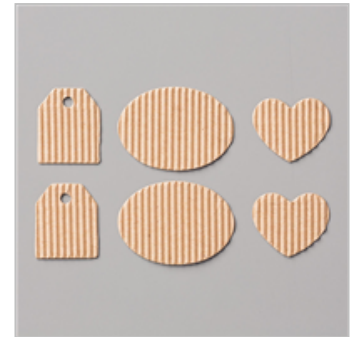

126982

\$6.50

Crumb Cake Classic Stampin' Pad

126975

\$6.50

Lots Of Labels Framelits Dies

138281

\$27.00

Corrugated Elements

144158

\$3.50

Brights Enamel Shapes

141680

\$9.00

Stampin' Dimensionals

104430