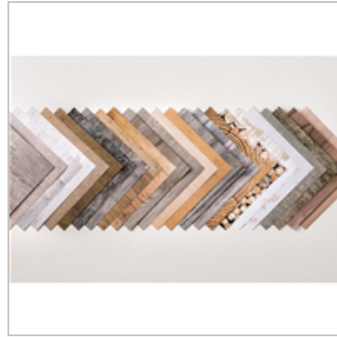

[Wood Textures Designer Series Paper Stack](#)

144177

$11.00