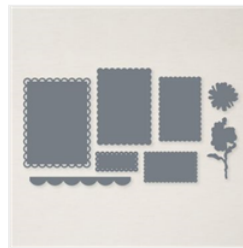

Supply List

Oct 19, 2021

Tracy Bradley

tracy@stampingwithtracy.com

www.stampingwithtracy.com

[In Symmetry
Photopolymer
Stamp Set -
155140](#)

Price: \$17.00

[Sweet Symmetry
12" X 12" \(30.5 X
30.5 Cm\) Designer
Series Paper -
155605](#)

Price: \$11.50

[Scalloped
Contours Dies -
155560](#)

Price: \$35.00

[Stampin' Cut &
Emboss Machine -
149653](#)

Price: \$120.00

[Just Jade Classic
Stampin' Pad -
153115](#)

Price: \$7.50

[Night Of Navy
Classic Stampin'
Pad - 147110](#)