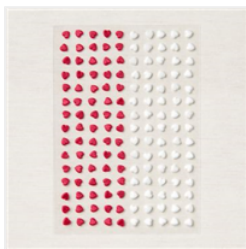

Price: \$10.50

Bumblebee 8-1/2"  
X 11" Cardstock -  
153077

**Sale: \$3.50**

Price: \$8.75

Cherry Cobbler 8-  
1/2" X 11"  
Cardstock -  
119685

Price: \$10.00

Flower & Field  
Designer Series  
Paper - 155223

Price: \$0.00

Tuxedo Black  
Memento Ink Pad -  
132708

Price: \$6.50

Stampin' Cut &  
Emboss Machine -  
149653

Price: \$128.00

Stitched So  
Sweetly Dies -  
151690

Price: \$32.00

Wink Of Stella  
Clear Glitter Brush  
- 141897

Price: \$8.00

Bumblebee 1/4"  
(6.4Mm) Gingham  
Ribbon - 153658

**Sale: \$2.80**

Price: \$7.00

Resin Hearts  
Embellishment -  
154578

**Sale: \$2.80**

Price: \$7.00

Mini Glue Dots -  
103683