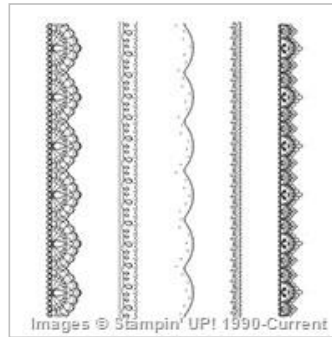

Set
143314
\$0.00

Lift Me Up Wood-
Mount Stamp Set

142893
\$50.00

Peekaboo Peach
Classic Stampin' Pad

141398
\$11.50

Peekaboo Peach A4
Cardstock

141422
\$14.00

Flirty Flamingo
Classic Stampin' Pad