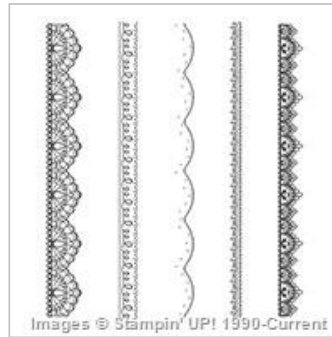

[Delicate Details](#)
[Photopolymer Stamp](#)

[Set](#)

143314

$0.00