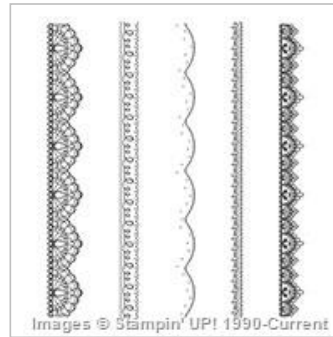

[Delicate Details](#)
[Photopolymer Stamp](#)

[Set](#)

143314

$0.00