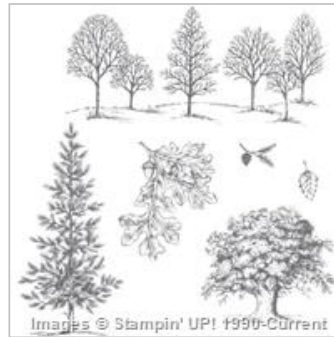

141739

\$26.00

[Lovely As A Tree Wood-Mount Stamp Set](#)

128655

\$28.00

[Lovely As A Tree Clear-Mount Stamp Set](#)

127793

\$20.00

[Layering Circle Framelits Dies](#)

141705

\$35.00

[Chocolate Chip 8-1/2" X 11" Cardstock](#)

102128

\$8.00

[Old Olive 8-1/2" X 11" Cardstock](#)

100702