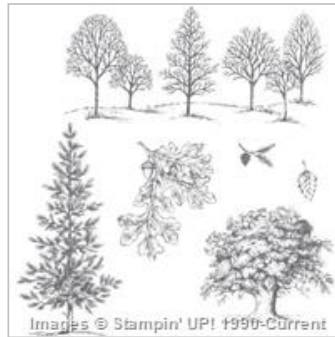

\$26.00

[Lovely As A Tree Wood-Mount Stamp Set](#)

128655

\$28.00

[Lovely As A Tree Clear-Mount Stamp Set](#)

127793

\$20.00

[Layering Circle Framelits Dies](#)