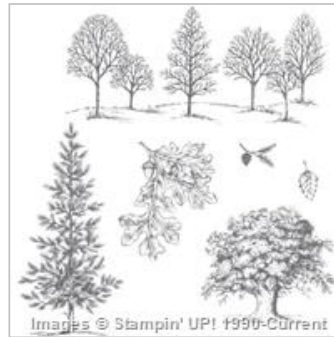

\$26.00

[Lovely As A Tree Wood-Mount Stamp Set](#)

128655

\$28.00

[Lovely As A Tree Clear-Mount Stamp Set](#)

127793

\$20.00

[Layering Circle Framelits Dies](#)