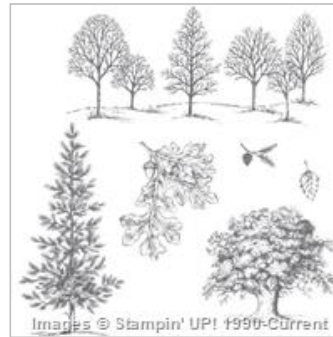

\$26.00

[Lovely As A Tree Wood-Mount Stamp Set](#)

128655

\$28.00

[Lovely As A Tree Clear-Mount Stamp Set](#)

127793

\$20.00

[Layering Circle Framelits Dies](#)