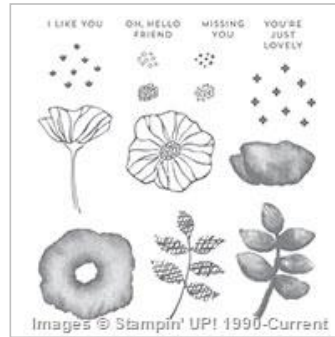

Supply List

Jul 22, 2017

Kimberly Van Diepen

719-360-1242

stampinbythesea@me.com

www.stampinbythesea.com

[Oh So Eclectic Clear-Mount Bundle](#)

145356

\$47.50

[Oh So Eclectic Wood-Mount Bundle](#)

145355

\$54.75

[Oh So Eclectic Clear-Mount Stamp Set](#)

143940

\$23.00

[Big Shot](#)