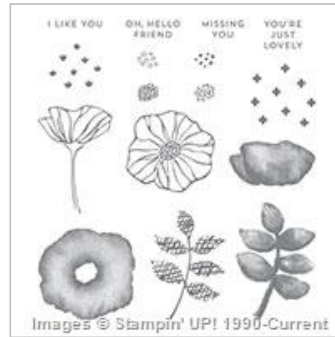

Supply List

Sep 21, 2017

Kimberly Van Diepen

719-360-1242

stampinbythesea@me.com

www.stampinbythesea.com

[Oh So Eclectic Clear-Mount Bundle](#)

145356

\$47.50

[Oh So Eclectic Wood-Mount Bundle](#)

145355

\$54.75

[Oh So Eclectic Clear-Mount Stamp Set](#)

143940

\$23.00

[Big Shot](#)