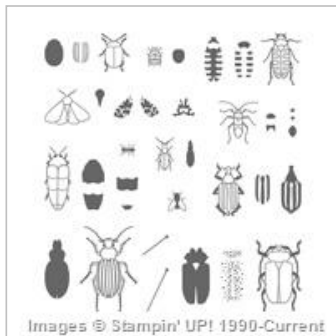

Supply List

May 25, 2018

Kimberly Van Diepen

719-360-1242

stampinbythesea@me.com

www.stampinbythesea.com

Beetles & Bugs

Photopolymer Stamp

Set

142980

$17.00