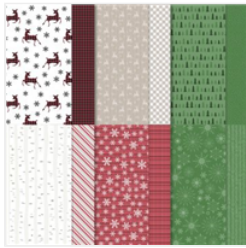

# Supply List

Feb 17, 2025

Janice Baranowski

[janice@jbstamper.com](mailto:janice@jbstamper.com)

<https://www.stampinup.com/?demoid=2097351>

[Peaceful Prints 12" X 12" \(30.5 X 30.5 Cm\) Specialty Designer Series Paper - 156628](#)

Price: \$0.00

[Basic White 8-1/2" X 11" Cardstock - 159276](#)

Price: \$13.00

[Garden Green 8-1/2" X 11" Cardstock - 102584](#)

Price: \$11.50

[Real Red 8-1/2" X 11" Cardstock - 102482](#)

Price: \$11.50

[Snowman Season Photopolymer Stamp Set - 158341](#)

Price: \$18.00

[Real Red Classic Stampin' Pad - 147084](#)

Price: \$9.00

[Tuxedo Black Memento Ink Pad - 132708](#)

Price: \$8.00

[Balmy Blue Classic Stampin' Pad - 147105](#)

Price: \$9.00

[Layering Circles Dies - 151770](#)