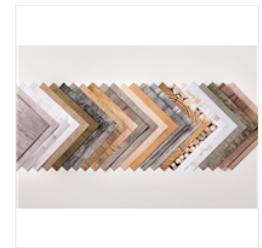

[Stitched Shapes
Dies - 145372](#)

Price: \$30.00

[Leaf Punch -
144667](#)

Price: \$16.00

[Garden
Impressions 6" X
6" \(15.2 X 15.2
Cm\) Designer
Series Paper -
146289](#)

Price: \$11.00

[Wood Textures
Designer Series
Paper Stack -
144177](#)