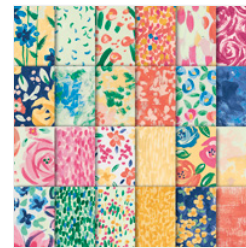

Supply List

Sep 23, 2020

Debie Deschaine

707-344-2904

luv2stampwithdeb@gmail.com

stampinghandmadehugs.stampinup.net

[Sitting Pretty
Photopolymer
Bundle - 148337](#)

Price: \$44.00

[Stitched Shapes
Dies - 145372](#)

Price: \$30.00

[Leaf Punch -
144667](#)

Price: \$16.00

[Garden
Impressions 6" X
6" \(15.2 X 15.2
Cm\) Designer
Series Paper -
146289](#)

Price: \$11.00

[Wood Textures
Designer Series
Paper Stack -
144177](#)