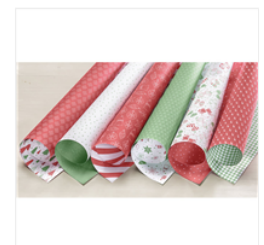

[Be Merry Designer Series Paper - 144111](#)

Price: $11.00