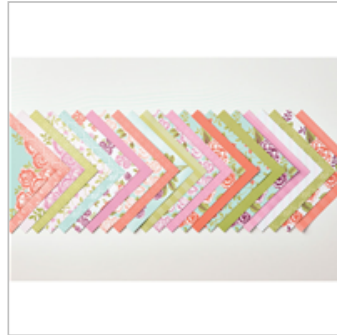

Supply List

Jun 24, 2018

Diane Herrmann

785-713-2273

onawhimstamper@gmail.com

www.onawhimstamper.com

[Pool Party 8-1/2" X 11" Cardstock](#)

122924

[Petal Garden Designer Series Paper Stack](#)

144168

[Thoughtful Banners Photopolymer Stamp Set](#)

141614

[Whisper White 8-1/2" X 11" Cardstock](#)

100730

[Basic Black Classic Stampin' Pad](#)

126980