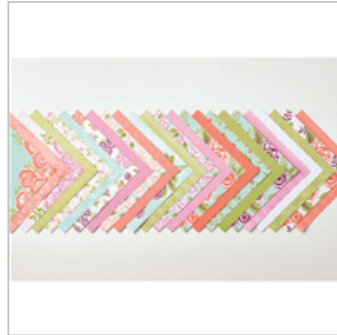

Supply List

Oct 17, 2018

Diane Herrmann

785-713-2273

onawhimstamper@gmail.com

www.onawhimstamper.com

[Pool Party 8-1/2" X 11" Cardstock](#)

122924

[Petal Garden Designer Series Paper Stack](#)

144168

[Thoughtful Banners Photopolymer Stamp Set](#)

141614

[Whisper White 8-1/2" X 11" Cardstock](#)

100730

[Basic Black Classic Stampin' Pad](#)

126980