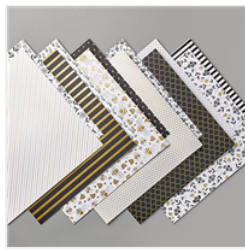

Supply List

Jan 26, 2025

Sheryl Abernathy

6144049995

elegantsentimentscollective@gmail.com

elegantsentiments.stampinup.net

[Honey Bee Cling Stamp Set - 151527](#)

Price: \$20.00

[Golden Honey Specialty Designer Series Paper - 152311](#)

Price: \$0.00

[Whisper White 8-1/2" X 11" Thick Cardstock - 140272](#)

Price: \$8.25

[Layered Leaves 3D Embossing Folder - 152321](#)

Price: \$9.00