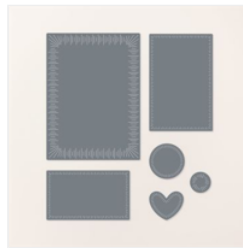

Supply List

Nov 13, 2024

Debbie Crowley

732-397-9128

expressivelydeb@gmail.com

<http://www.expressivelydeb.com>

[Timeless Arrangements Photopolymer Stamp Set \(English\) - 161521](#)

Price: \$25.00

[Gorgeously Made Dies - 161202](#)

Sale: \$25.60

Price: ~~\$32.00~~

[Radiating Stitches Dies - 161595](#)

Price: \$30.00

[Countryside Blossoms Embossing Folder - 161473](#)

Sale: \$5.10

Price: ~~\$8.50~~