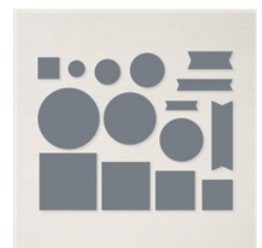

Stylish Shapes
Dies - 159183

Price: $30.00