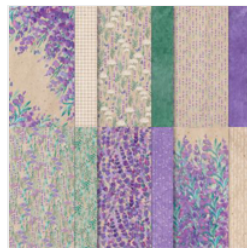

Price: \$25.00

Basic Black 8-1/2"
X 11" Cardstock -
121045

Price: \$10.00

Basic White 8-1/2"
X 11" Thick
Cardstock -
159229

Price: \$9.00

Basic White 8-1/2"
X 11" Cardstock -
159276

Price: \$10.50

Lemon Lolly 8-1/2"
X 11" Cardstock -
161720

Price: \$10.00

Perennial
Lavender 12" X
12" (30.5 X 30.5
Cm) Designer
Series Paper -
162593

Price: \$12.50

Tuxedo Black
Memento Ink Pad -
132708

Price: \$6.50

Bubble Bath
Stampin' Blends
Combo Pack -
161675