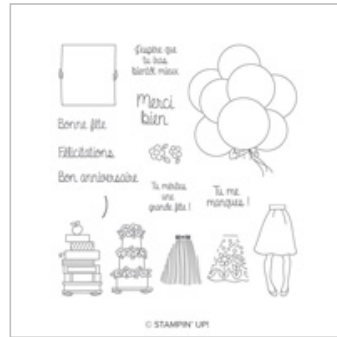

En Main Propre
Photopolymer Stamp

Set (French)

148060

$18.00