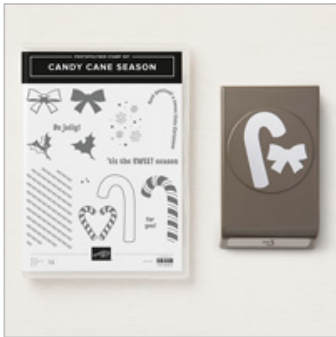

Supply List

Sep 23, 2019

Candy Ford

404-661-5222

candy@stampcandy.net

<https://stampcandy.net>

[Candy Cane Season
Photopolymer Bundle](#)

149927