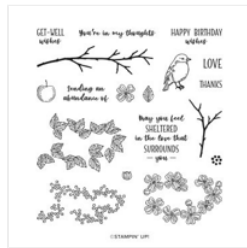

Supply List

Sep 25, 2023

Jackie Beers

jackie@jackiebeers.com

Bluelinestamping.com

One Horse Open Sleigh 6" X 6" (15.2 X 15.2 Cm) Designer Series Paper - 162118

Price: \$12.50

Seasonal Branches Photopolymer Stamp Set (English) - 161358

Price: \$25.00

Misty Moonlight 8-1/2" X 11" Cardstock - 153081

Price: \$10.00

Copper Clay 8-1/2" X 11" Cardstock - 161721

Price: \$10.00

Basic White 8-1/2" X 11" Cardstock - 159276

Price: \$10.50

Misty Moonlight Classic Stampin' Pad - 153118