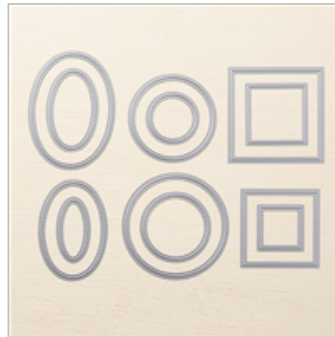

Supply List

Feb 15, 2019

Place Order

joanneewade@hotmail.com

[Hug In A Mug](#)
Photopolymer Stamp

Set*

144933

£15.00