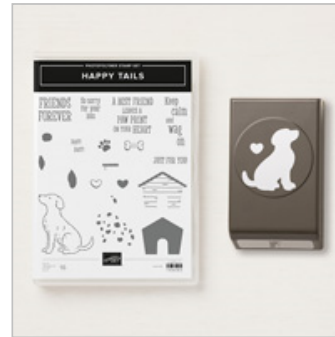

Supply List

Jun 24, 2019

Margo Padios

978-609-1490

stampwithmargo@gmail.com

www.stampwithmargo.stampinup.net

Happy Tails
Photopolymer Stamp
Set
148682

Dog Builder Punch
148543

Happy Tails
Photopolymer Bundle
150631

Balmy Blue 8-1/2" X
11" Cardstock
146982

Whisper White 8-1/2"
X 11" Cardstock
100730

Subtles 6" X 6" (15.2
X 15.2 Cm) Designer
Series Paper
146966

Stitched Shapes Dies
145372