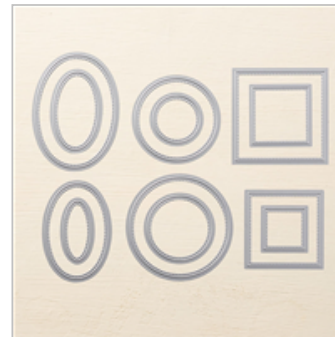

Happy Tails
Photopolymer Bundle
150631

Balmy Blue 8-1/2" X
11" Cardstock
146982

Whisper White 8-1/2"
X 11" Cardstock
100730

Subtles 6" X 6" (15.2
X 15.2 Cm) Designer
Series Paper
146966

Stitched Shapes Dies
145372