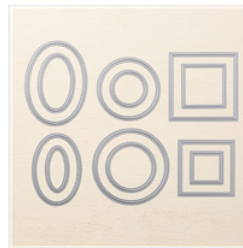

[Layering Circles Dies - 141705](#)

Price: \$35.00

[Stitched Shapes Dies - 145372](#)

Price: \$30.00

[Let It Snow Specialty Designer Series Paper - 150393](#)

Price: \$14.50

[Real Red 8-1/2" X 11" Cardstock - 102482](#)