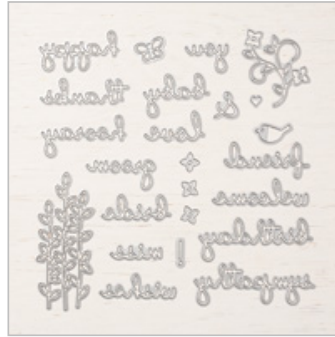

Daffodil Delight 8-1/2" X 11" Cardstock

119683

\$8.75

Glitter Enamel Dots

146934

\$7.00

Sweet Pins & Tags

148571

\$5.00

Supply List

Jul 22, 2019

Patty Bennett

510-724-1693

pattystamps@comcast.net

www.PattyStamps.com

Beautiful Bouquet
Photopolymer Stamp

Set

143666

\$27.00

Well Written Dies

148534

\$40.00

Tuxedo Black
Memento Ink Pad

132708