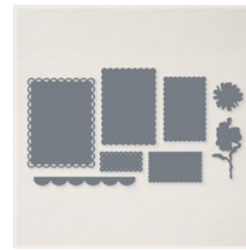

Supply List

Dec 9, 2022

Jackie Beers

jackie@jackiebeers.com

Bluelinestamping.com

Honeybee Home Cling Stamp Set (English) - 157943

Price: \$22.00

Honeybee Blooms Dies - 157951

Price: \$28.00

Amazing Thanks Dies (English) - 157816

Price: \$27.00

Scalloped Contours Dies - 155560

Price: \$35.00

Rustic Harvest 12" X 12" (30.5 X 30.5 Cm) Designer Series Paper - 159633

Price: \$12.00

Pearl Basic Jewels - 144219