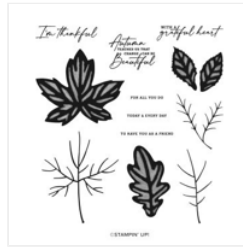

Supply List

Jan 26, 2025

Place Order

scrapbkheaven1@aol.com

[All About Autumn Suite Collection \(English\) - 162193](#)

Price: \$105.75

[Autumn Leaves Bundle \(English\) - 162186](#)

Price: \$55.75

[Autumn Leaves Photopolymer Stamp Set \(English\) - 162179](#)

Price: \$24.00

[All About Autumn 6" X 6" \(15.2 X 15.2 Cm\) Specialty Designer Series Paper - 162178](#)

Price: \$15.00

[Oxidized Copper 12" X 12" \(30.5 X 30.5 Cm\) Specialty Designer Series Paper - 162190](#)