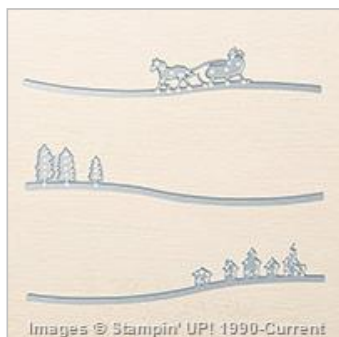

Sleigh Ride Edgelits

Dies

139670

Stampin'
Dimensionals

104430

Fine-Tip Glue Pen

138309