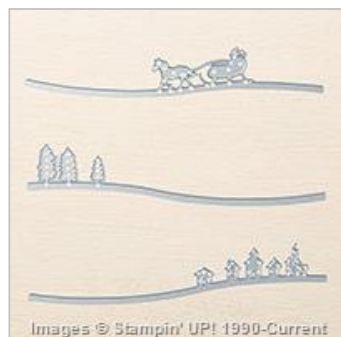

Sleigh Ride Edgelits

Dies

139670

Stampin'
Dimensionals

104430

Fine-Tip Glue Pen

138309