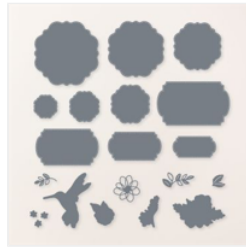

Supply List

Sep 19, 2024

Jackie Beers

jackie@jackiebeers.com

Bluelinestamping.com

[Bird'S Eye View
Photopolymer
Stamp Set -
161436](#)

Price: \$20.00

[Thoughtful
Expressions Dies -
162821](#)

Price: \$37.00

[Poetic Expressions
12" X 12" \(30.5 X
30.5 Cm\) Designer
Series Paper -
162814](#)

Price: \$12.50

[Adhesive-Backed
Cork Rounds -
162643](#)

Price: \$6.50

[Very Best
Occasions Cling
Stamp Set
\(English\) - 159871](#)