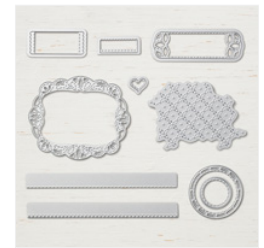

Blackberry Bliss 8-
1/2" X 11"
Cardstock -
133675

Price: \$10.00

Berry Burst 8-1/2"
X 11" Cardstock -
144243

Price: \$10.00

Whisper White 8-
1/2" X 11"
Cardstock -
100730

Price: \$9.75

Stitched Labels
Dies - 146828

Price: \$33.00

Whisper White 5/8"
(1.6 Cm) Polka Dot
Tulle Ribbon -
146912

Price: \$7.50

Granny Apple
Green Classic
Stampin' Pad -
147095

Price: \$9.00

Blackberry Bliss
Classic Stampin'
Pad - 147092

Price: \$9.00