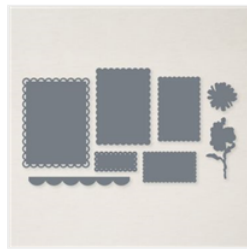

Supply List

Jun 30, 2022

Renee Daley
703-620-1577

Stampknowhow@verizon.net
www.StampKnowHow.com

Paradise Palms
Cling Stamp Set
(English) - 157716

Price: \$23.00

Scalloped
Contours Dies -
155560

Price: \$35.00

New Horizons 6" X
6" (15.2 X 15.2
Cm) Designer
Series Paper -
157768

Price: \$11.50

Blue Foils 12" X
12" (30.5 X 30.5
Cm) Specialty
Paper - 159983

Price: \$10.00

Basic Black 8-1/2"
X 11" Cardstock -
121045