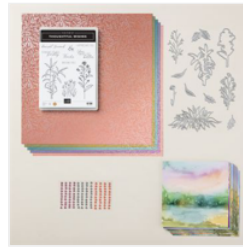

# Supply List

Jul 3, 2024

Linda Schnabel

262-334-1009

[lindaluvs2stamp@aol.com](mailto:lindaluvs2stamp@aol.com)

[www.lindaluvs.stampinup.net](http://www.lindaluvs.stampinup.net)

Thoughtful Journey  
6" X 6" (15.2 X  
15.2 Cm) Designer  
Series Paper -  
163303

Price: \$12.50

Thoughtful Wishes  
Bundle (English) -  
163314

Price: \$55.75

Thoughtful Journey  
Suite Collection  
(English) - 163320

Price: \$86.75

Spotlight On  
Nature Dies -  
163580

Price: \$35.00

Transparent  
Adhesive-Backed  
Dots - 163432