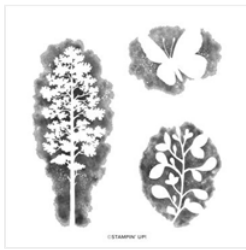

Supply List

Jan 27, 2022

Glenda Calkins

616-340-2406

glenda@thestampcamp.com

<https://www.stampinup.com?demoid=2210187>

Amazing Silhouettes Cling Stamp Set - 157814

Price: \$22.00

Amazing Silhouettes Bundle (English) - 157819

Price: \$44.00

Forever Fern Cling Stamp Set (En) - 152559

Price: \$24.00

Very Vanilla 8-1/2" X 11" Cardstock - 101650

Price: \$9.75

Crumb Cake 8-1/2" X 11" Cardstock - 120953