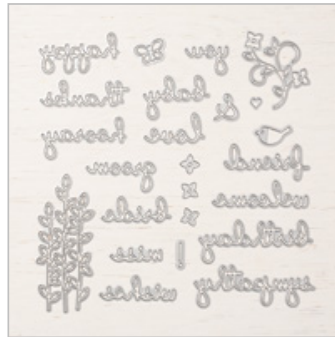

Well Written Dies

148534