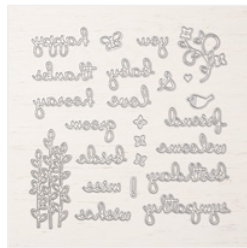

Supply List

Dec 9, 2021

Michelle Zindorf

937-344-1312

mzindorf@aim.com

<http://michellezindorf.stampinup.net>

Love What You Do
Photopolymer
Stamp Set -
148042

Well Written Dies -
148534

Big Shot - 143263

Gold Foil Sheets -
132622

Layered Leaves
Dynamic Textured
Impressions
Embossing Folder
- 143704

Whisper White 5/8"
(1.6 Cm) Polka Dot
Tulle Ribbon -
146912

VersaMark Pad -
102283

Night Of Navy
Classic Stampin'
Pad - 147110