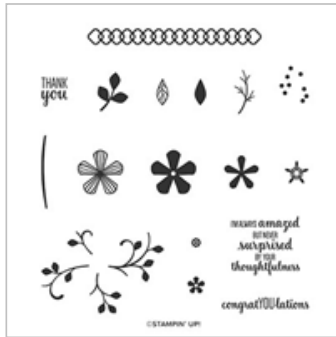

Supply List

Feb 25, 2020

Lisa Ann Bernard

(707) 513-7718

lisa@queenbcreations.net

<http://www.queenbcreations.net>

Thoughtful Blooms
Photopolymer Stamp
Set (English)

152290

$0.00