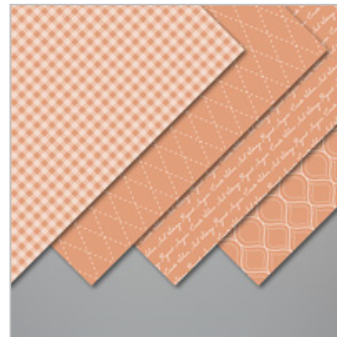

119869

\$6.00

Blueberry Bushel 8-1/2" X 11" Cardstock

146968

\$8.75

2018-2020 In Color 6" X 6" (15.2 X 15.2 Cm)
Designer Series

Paper

149618

\$11.50

Whisper White 8-1/2" X 11" Cardstock

100730

\$9.75

Blueberry Bushel
Classic Stampin' Pad

147138

\$7.50

Supply List